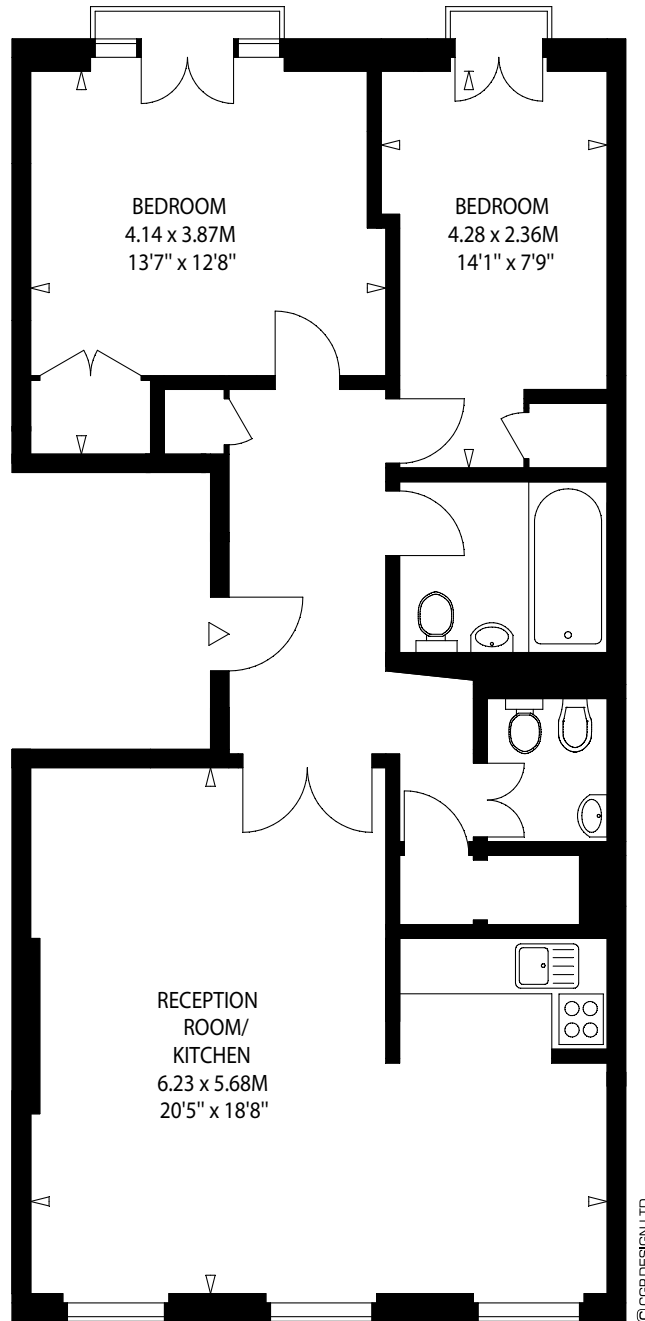

FLAT F,  
58 EATON SQUARE, SW1

Approximate gross internal area  
76 sq m / 818 sq ft

THIRD FLOOR